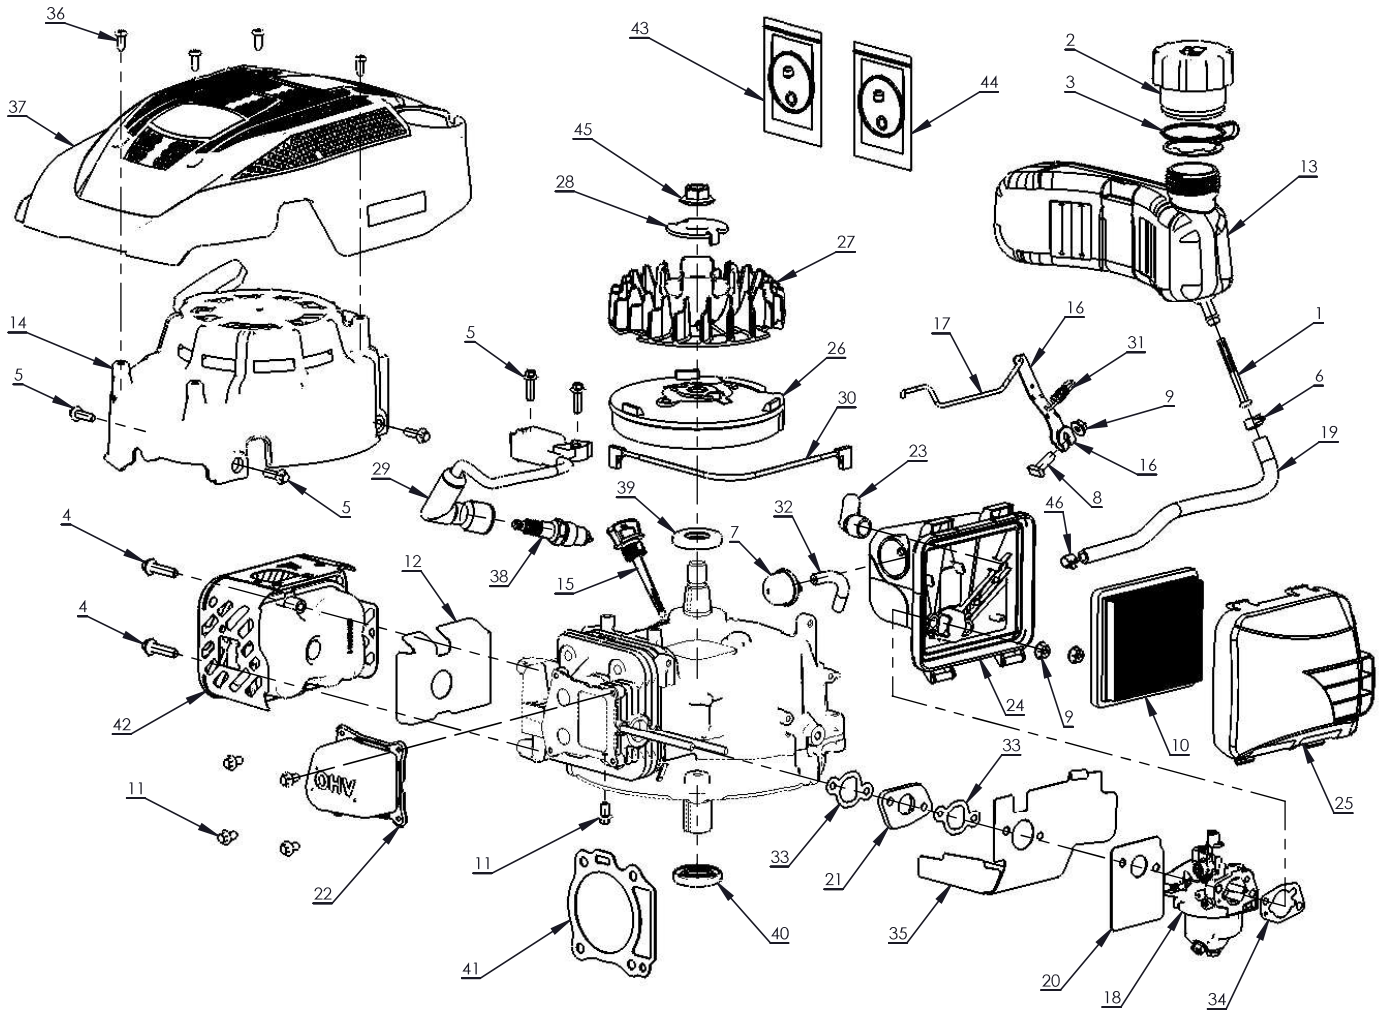

**VIPER**<sup>®</sup>  
ENGINES

Illustrated Parts Breakdown  
Illustration des pièces détachées

**160CC 4-STROKE**  
**Model Number,**  
**Numéros de modèle :**  
**41494**

ENGLISH

FRANÇAIS

[www.ardisam.com](http://www.ardisam.com) - (800) 345-6007

REF./REP.	PART NO./ <sup>o</sup> RÉF.	DESCRIPTION	QTY./QTÉ
1	11008	FUEL FILTER	1
2	11910	GAS CAP	1
3	11911	GAS CAP RETAINER	1
4	13828	BOLT M6 X 30	2
5	16779	BOLT M5X0.8X20 MM	6
6	23271	HOSE CLAMP 10.5 MM	1
7	29915	PRIMER BULB	1
8	29993	T-HEAD BOLT M6	1
9	300492	NUT M6	3
10	30169	AIR FILTER	1
11	400018	BOLT M5 X 12	5
12	40627	MUFFLER INSULATOR PLATE	1
13	40635	FUEL TANK	1
14	40637	STARTER RECOIL ASSEMBLY	1
15	40638	OIL DIPSTICK	1
16	40639	GOVERNOR ARM	1
17	40640	GOVERNOR ROD	1
18	40641	CARBURETOR	1
19	40715	FUEL LINE	1
20	40725	INSULATOR PLATE GASKET	1
21	40726	CARBURATOR INSULATOR PLATE	1
22	40768	VALVE COVER	1
23	40769	BREATHER TUBE	1

REF./REP.	PART NO./ <sup>o</sup> RÉF.	DESCRIPTION	QTY./QTÉ
24	40770	AIR CLEANER BASE	1
25	40771	AIR CLEANER COVER	1
26	40794	FLYWHEEL ASSEMBLY	1
27	40795	IMPELLER	1
28	40796	STARTER CUP	1
29	40797	IGNITION COIL	1
30	40798	IGNITION COIL WIRE	1
31	40819	GOVERNOR SPRING	1
32	40820	PRIMER TUBE	1
33	40829	INTAKE GASKET	2
34	40830	AIR CLEANER GASKET	1
35	40831	CARBURETOR SHIELD	1
36	40911	SCREW 4.8X16MM PHILLIPS	4
37	40913	ENGINE SHROUD	1
38	40919	SPARK PLUG TORCH F5RTC	1
39	40929	OIL SEAL	1
40	40931	OIL SEAL	1
41	40932	HEAD GASKET	1
42	41492	MUFFLER ASSEMBLY	1
43	44997	ALTITUDE KIT 3000-6000FT	1
44	44998	ALTITUDE KIT 6000-8000 FT	1
45	64274	NUT M14X1.5MM	1
46	67081	HOSE CLAMP 7.5MM	1