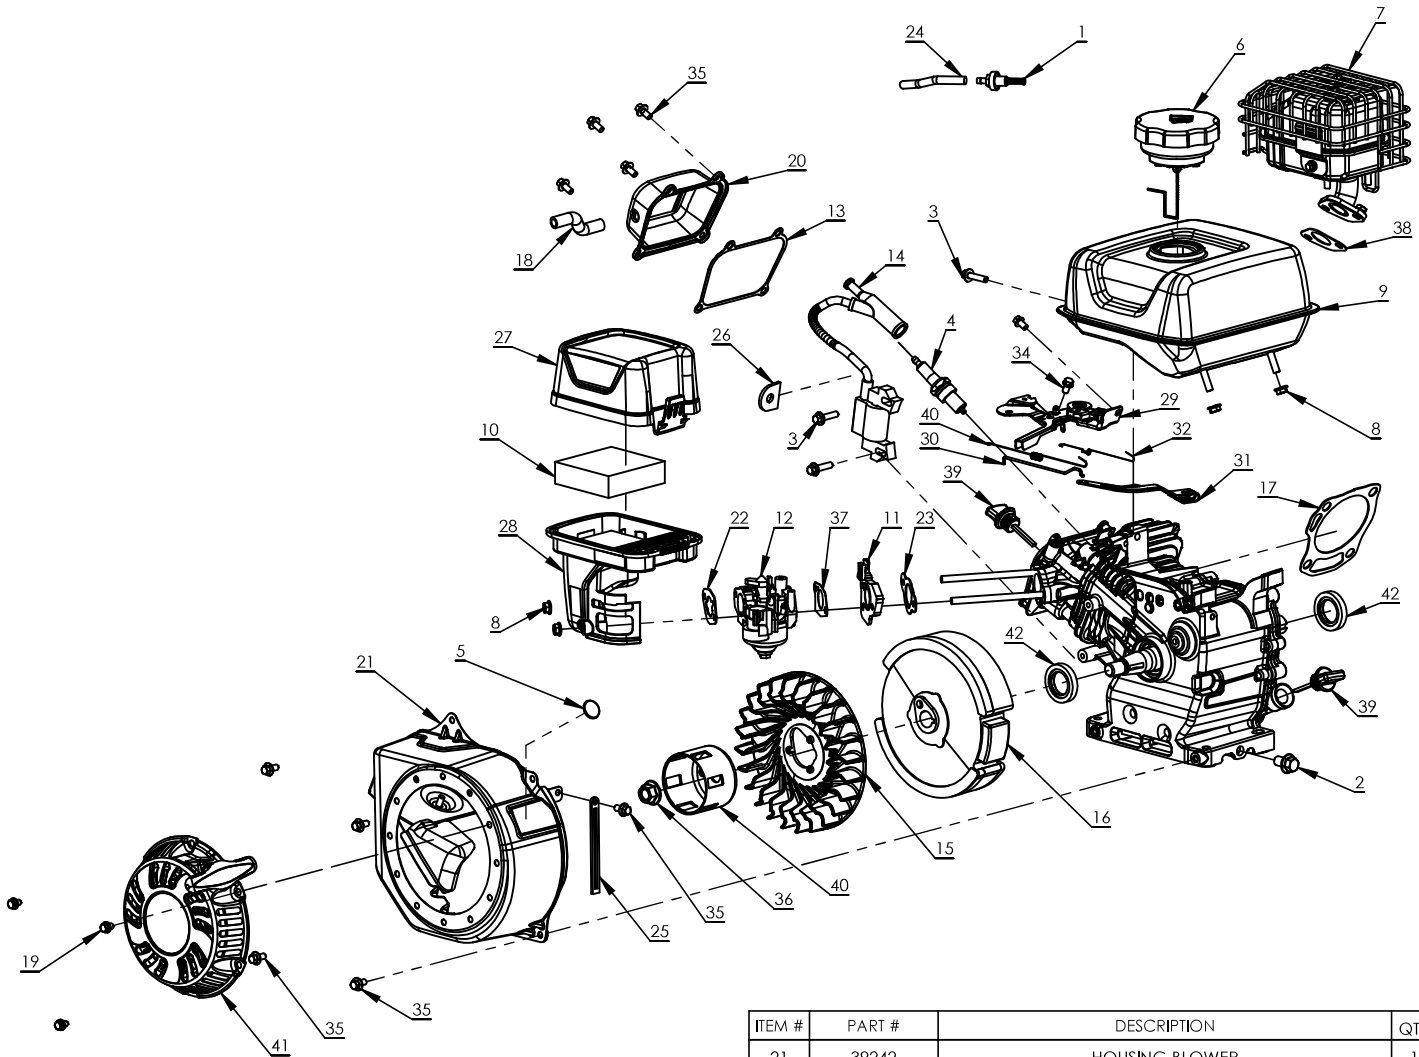

VIPER[®]
ENGINES

Illustrated Parts Breakdown
Illustration des pièces détachées
209cc 4-Stroke Viper Engine

**Model Number,
Numéros de modèle :**
39570

ENGLISH
FRANÇAIS

www.ardisam.com - (800) 345-6007

© 2021 Ardisam, Inc.
All Rights Reserved
Tous droits réservés
P/N: 39691
SVC: SVC05511
ECN: 13614
REV 2: 2022-03-09

ITEM #	PART #	DESCRIPTION	QTY
1	10106	FILTER FUEL	1
2	10119	OIL DRAIN PLUG ASSEMBLY	2
3	13600	BOLT M6X1.0X25 MM	3
4	14929	SPARK PLUG F6RTC	1
5	19603	PLUG RUBBER HOLE	1
6	24907	KIT FUEL TANK CAP	1
7	31777	KIT MUFFLER	1
8	35749	NUT M6X1.0X6.0 MM	4
9	38913	TANK FUEL R210-S	1
10	38919	ELEMENT FOAM AIR FILTER	1
11	38921	INSULATOR CARBURETOR	1
12	38922	ASSY CARBURETOR	1
13	38923	GASKET VALVE COVER	1
14	38924	ASSY IGNITION COIL	1
15	38926	IMPELLER	1
16	38927	FLYWHEEL	1
17	38930	GASKET HEAD	1
18	38934	HOSE BREATHER	1
19	38935	BOLT M6X1.0X8MM	3
20	39207	VALVE COVER	1

ITEM #	PART #	DESCRIPTION	QTY
21	39242	HOUSING BLOWER	1
22	39744	GASKET AIR CLEANER TO CARB	1
23	39746	GASKET CARB INSULATOR TO ENGINE	1
24	39749	FUEL LINE 8 OD X 85 MM LONG	1
25	39752	CABLE TIE BOLT ON	1
26	39753	ISOLATOR SPARK PLUG LEAD	1
27	40759	COVER AIR FILTER TOP	1
28	40760	COVER AIR FILTER BOTTOM	1
29	41676	ASSY THROTTLE CONTROL R210-S	1
30	41678	GOVERNOR ROD LINKAGE R201-S	1
31	41679	GOVERNOR ARM R210-S	1
32	41687	SPRING FINE REGULATING 210-S	1
40	41688	SPRING THROTTLE VALVE RETURN R210-S	1
34	6263	BOLT M6X1.0X10 MM	2
35	6272	BOLT M6X1.0X12 MM	10
36	6274	NUT M12X1.25X12 MM	1
37	64307	GASKET CARBURETOR	1
38	67027	GASKET EXHAUST OUTLET	1
39	67038	ASSEMBLY DIPSTICK	2
40	67062	PULLEY STARTER	1
41	67178	RECOIL STARTER	1
42	913329	SEAL OIL CRANKSHAFT	2